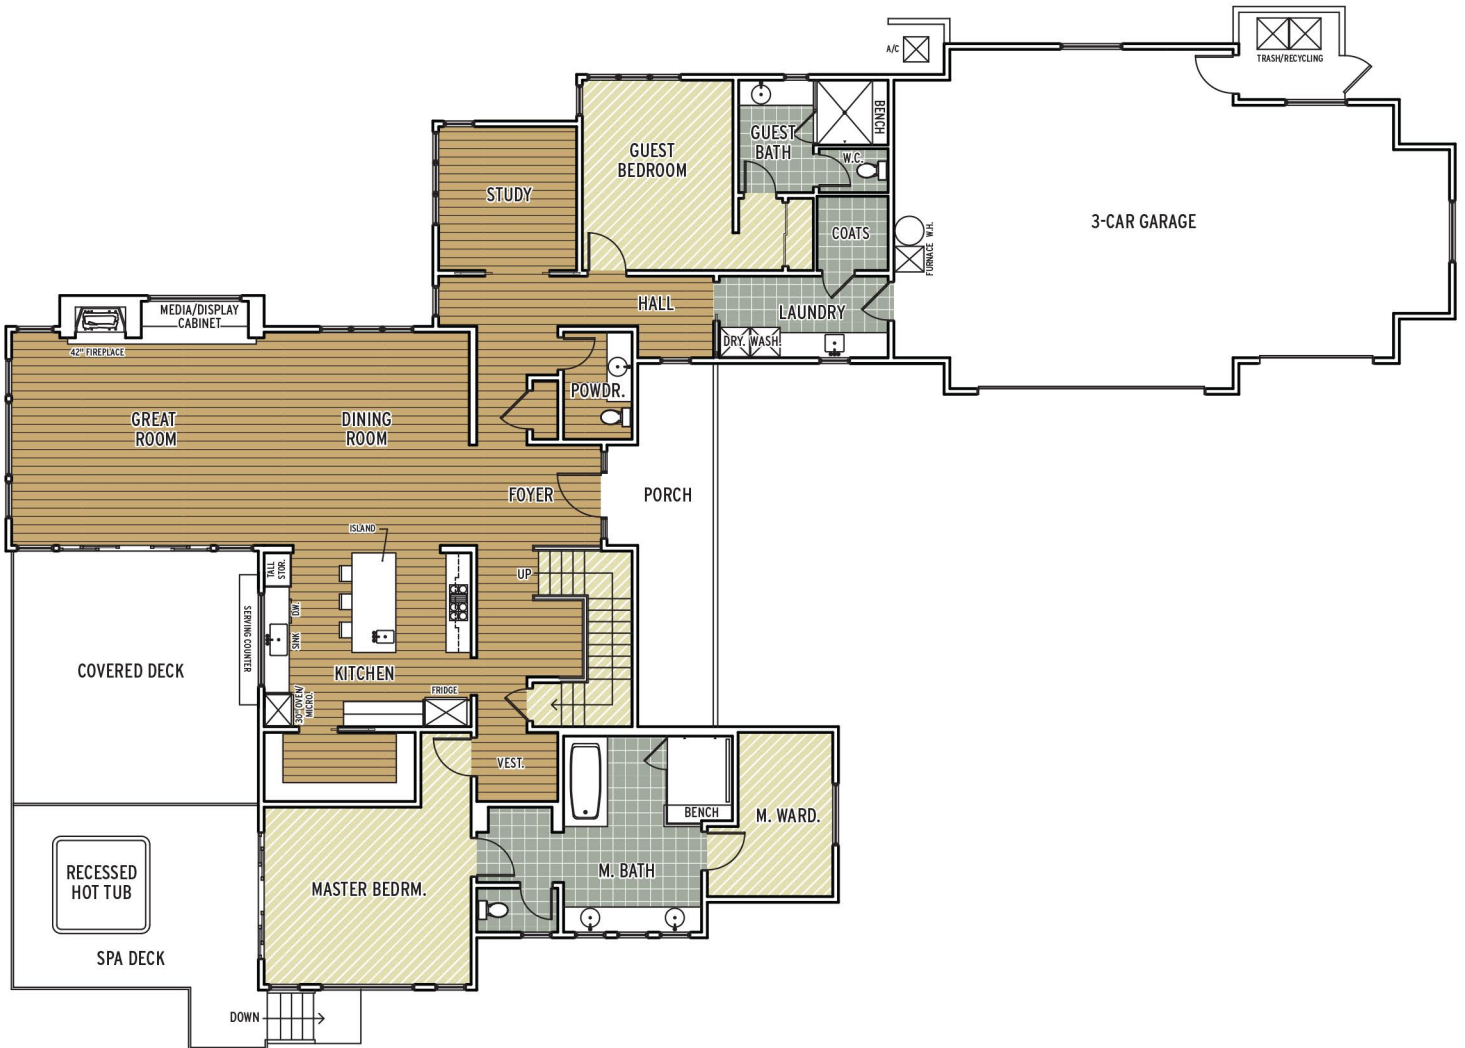

# Lot 259 - Lower

3,994 SQ. FT. | 4 BEDROOM | 4.5 BATH | STUDY | MEDIA ROOM | 3 CAR GARAGE

TILE

HARDWOOD

CARPET

IMAGE REFLECTS ARTIST CONCEPTION, BUILT STRUCTURE MAY VARY.