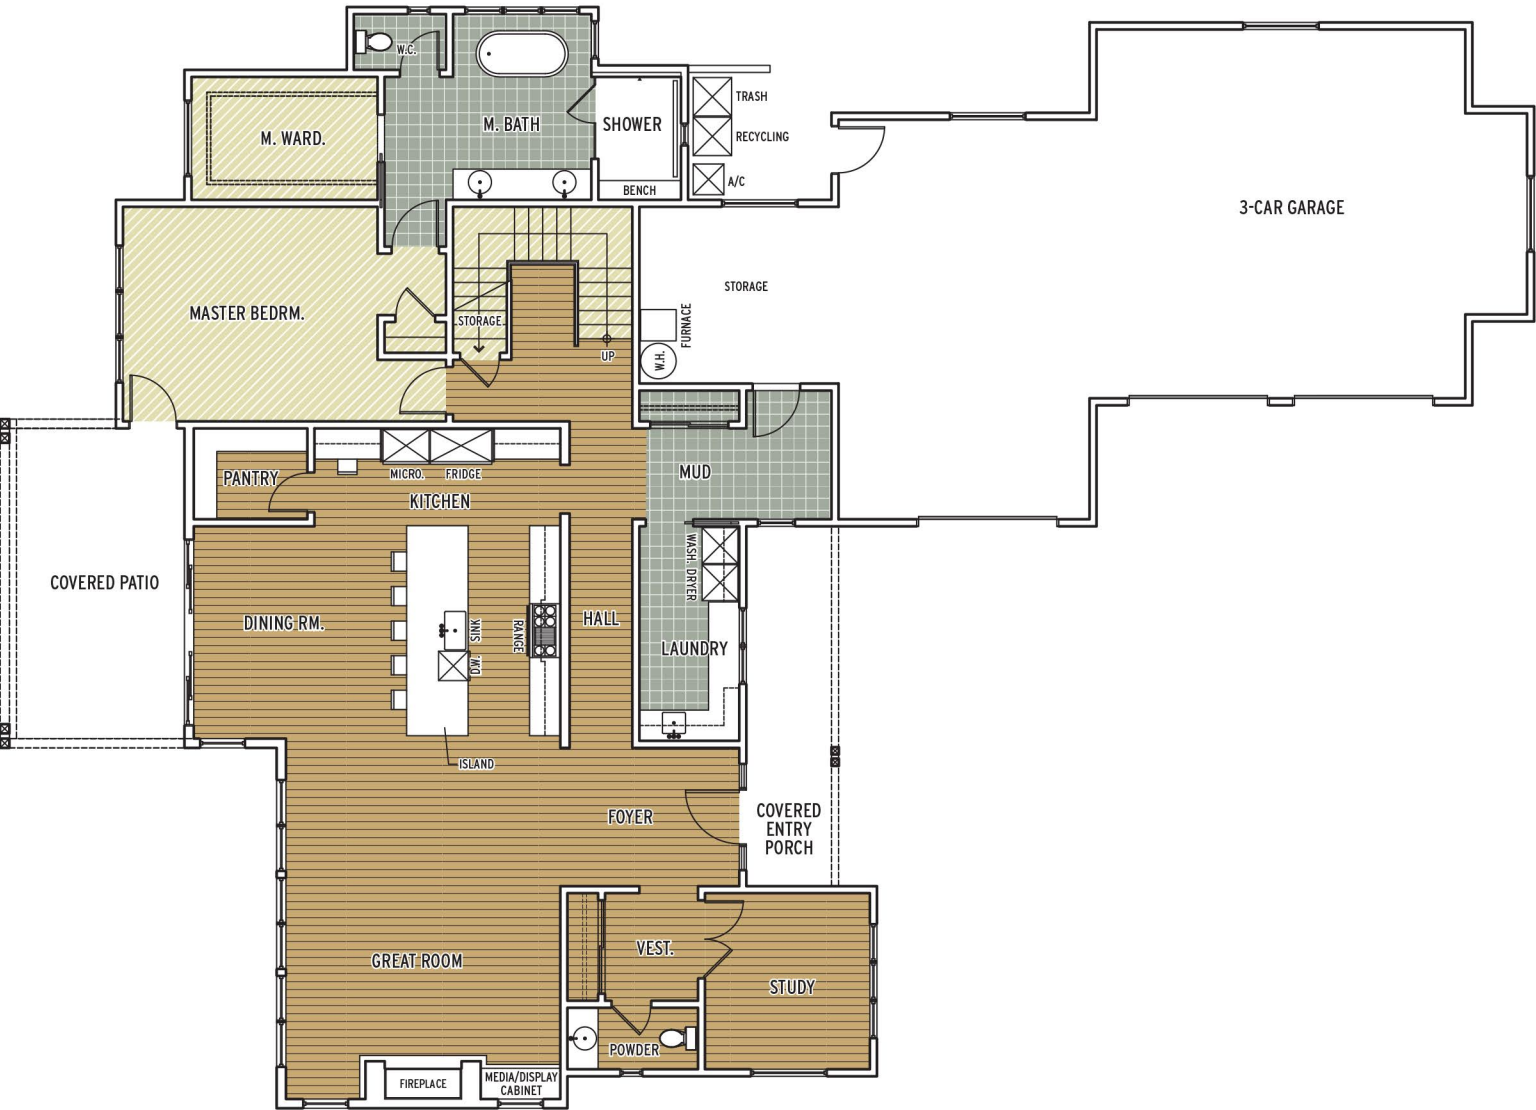

# Lot 257 - Lower

3,984 SQ. FT. | 4 BEDROOM | 4.5 BATH | STUDY | MEDIA ROOM | 3 CAR GARAGE

TILE

HARDWOOD

CARPET

IMAGE REFLECTS ARTIST CONCEPTION, BUILT STRUCTURE MAY VARY.