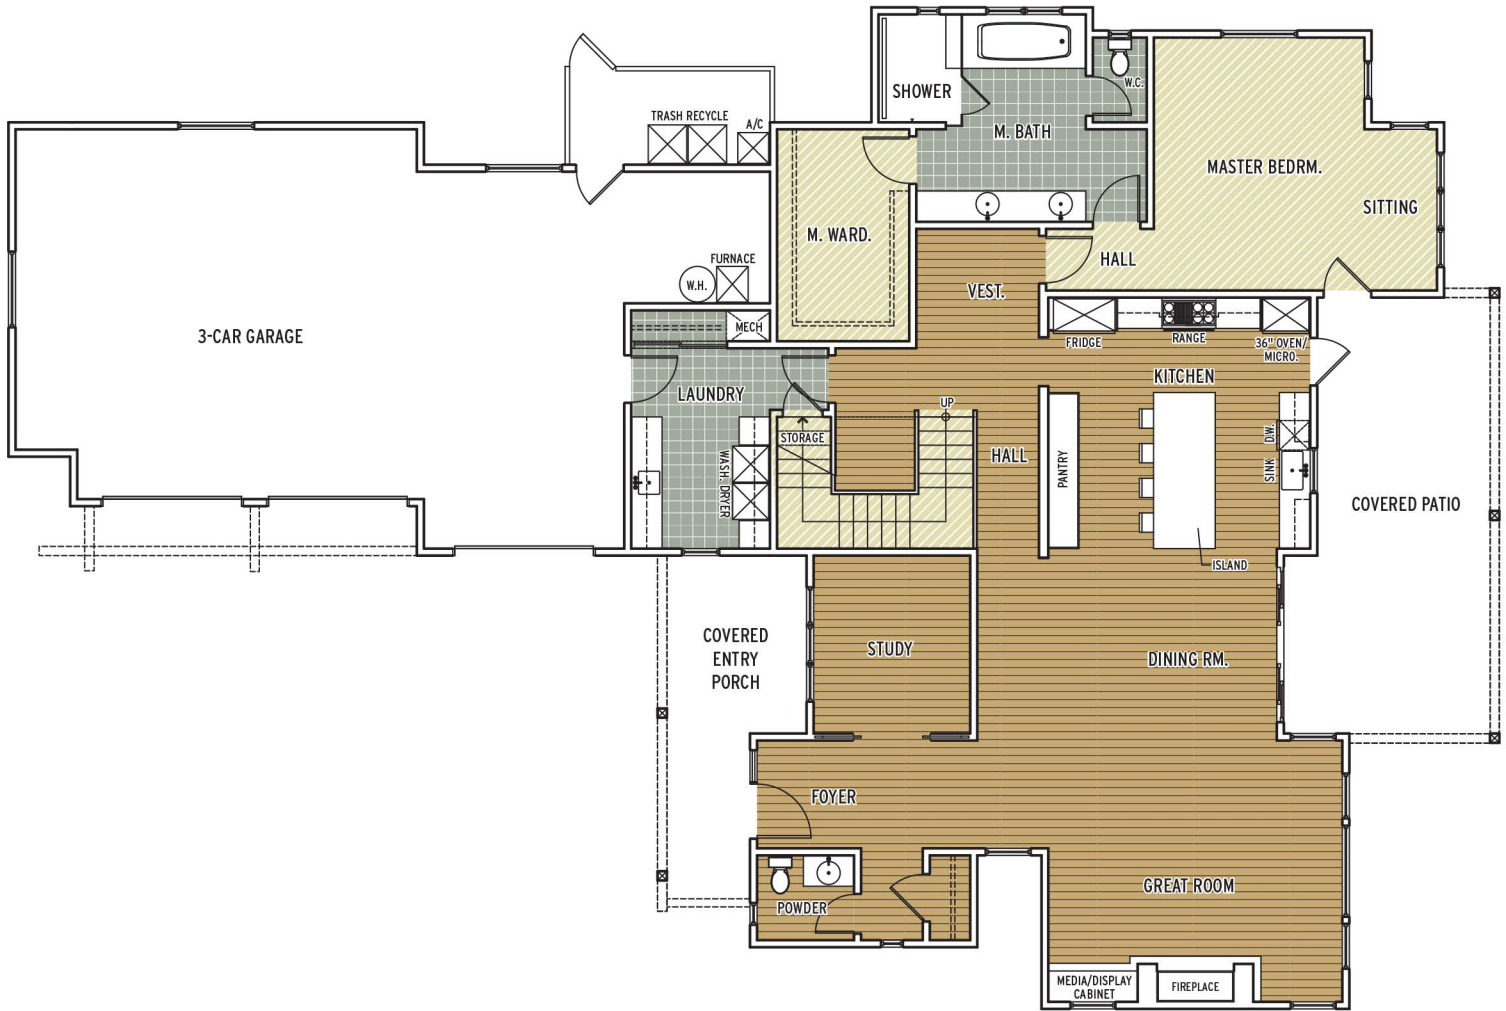

Lot 255 - Lower

3,466 SQ. FT. | 3 BEDROOM | 3.5 BATH | STUDY | MEDIA ROOM | 3 CAR GARAGE

TILE

HARDWOOD

CARPET

IMAGE REFLECTS ARTIST CONCEPTION, BUILT STRUCTURE MAY VARY.