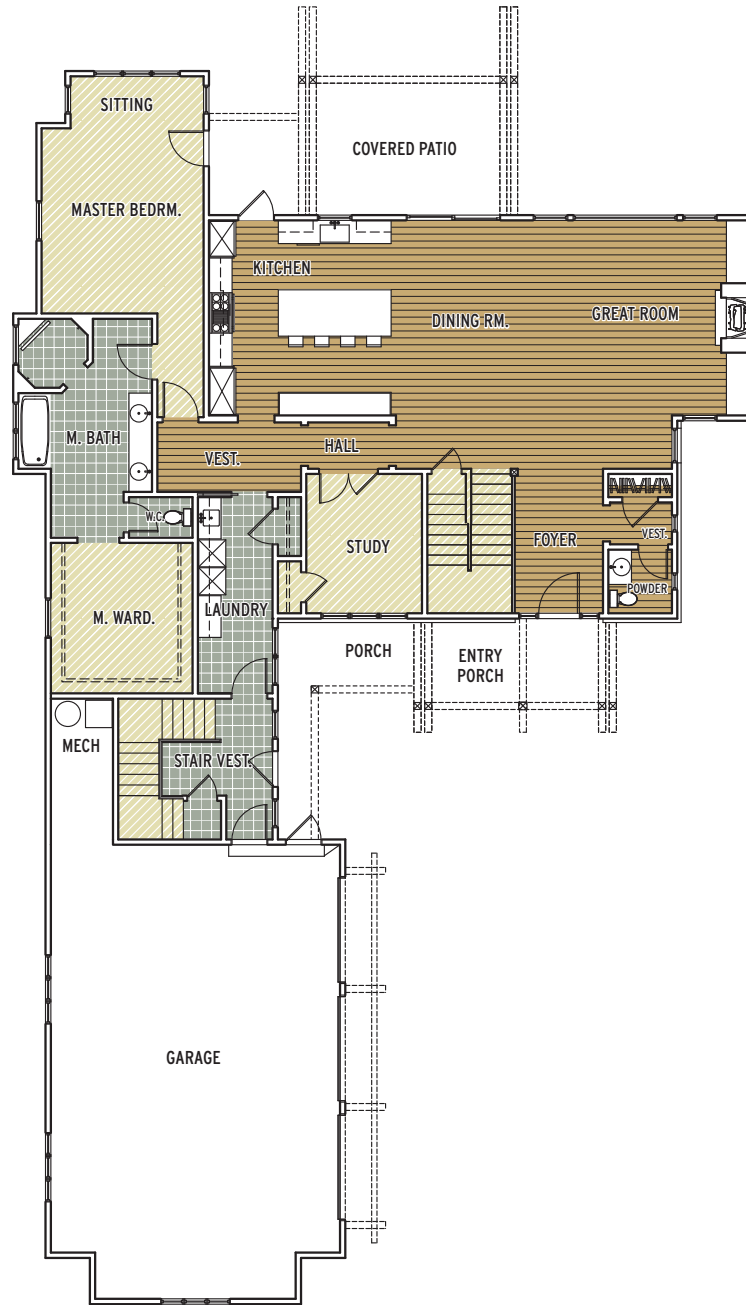

Lot 246 - Lower

4,293 SQ. FT. | 2 STORY | 4 BEDROOM | 4.5 BATH | STUDY | REC ROOM | BONUS ROOM | 3 CAR GARAGE

TILE

HARDWOOD

CARPET

IMAGE REFLECTS ARTIST CONCEPTION, BUILT STRUCTURE MAY VARY.