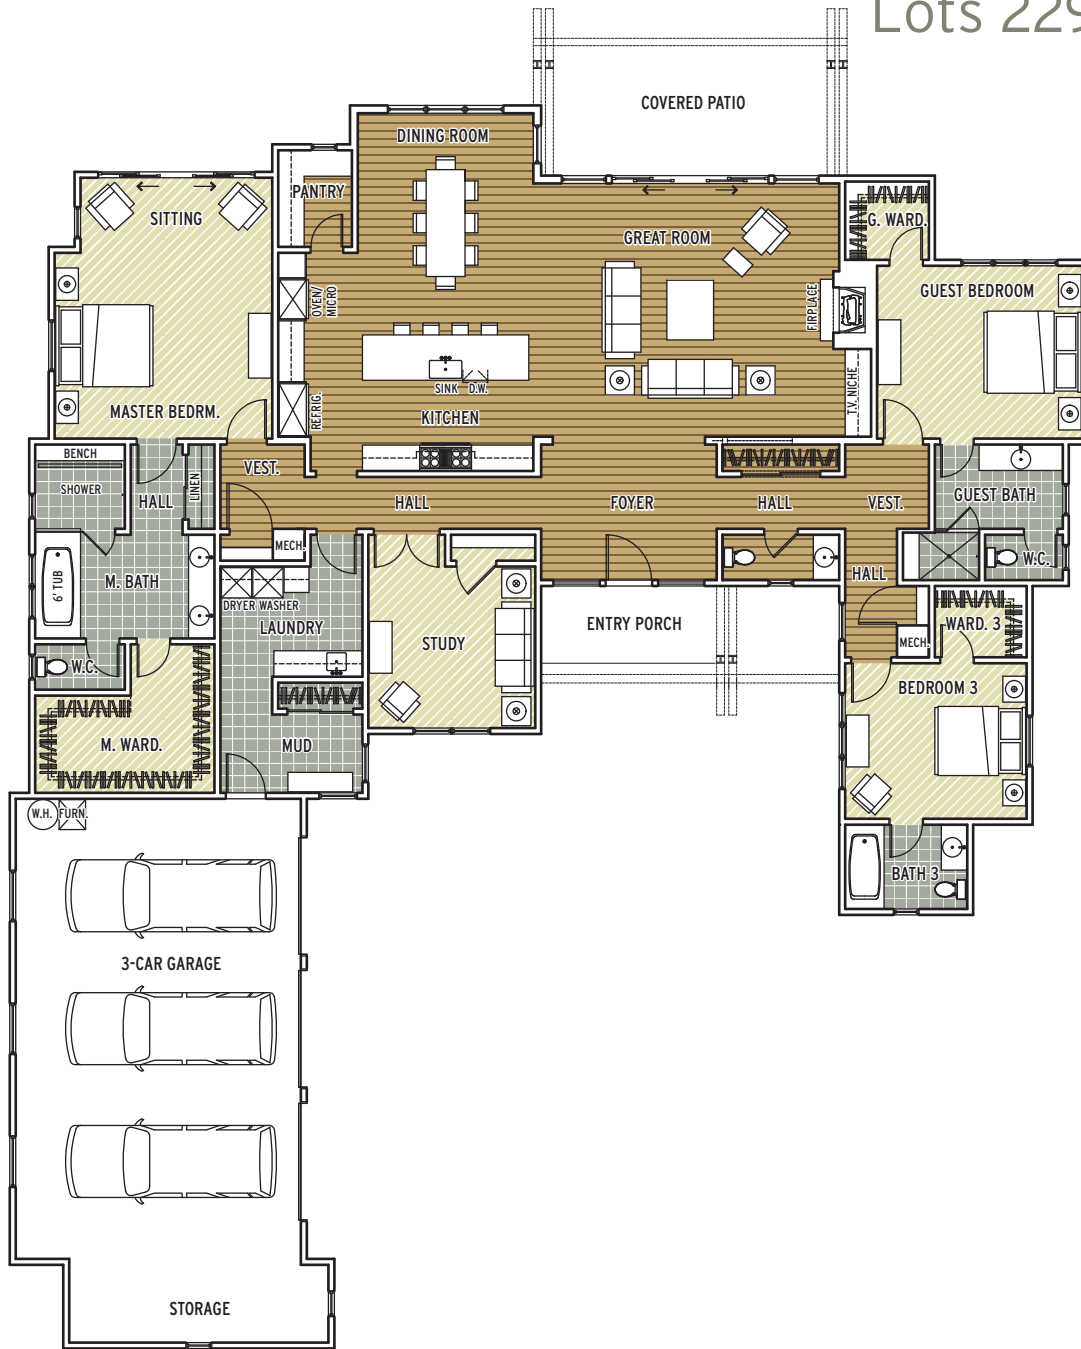

Lots 229 & 232

3,480 SQ. FT. | 1 STORY | 3 BEDROOM | 3.5 BATH | STUDY | 3 CAR GARAGE

TILE

HARDWOOD

CARPET

IMAGE REFLECTS ARTIST CONCEPTION, BUILT STRUCTURE MAY VARY.