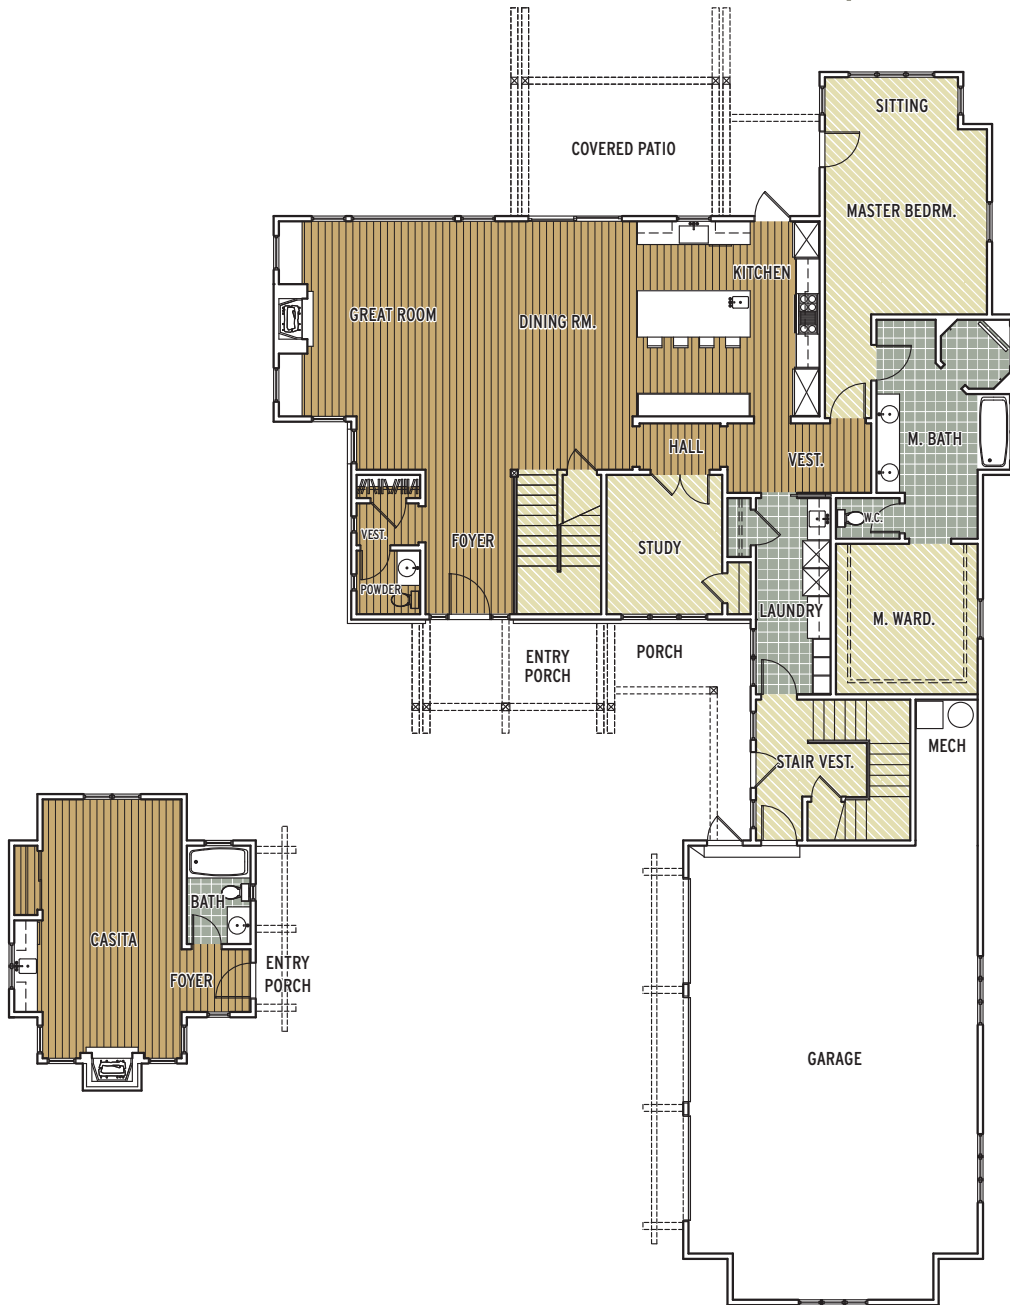

Whitney - #12 - Lower

4,293 SQ. FT. | 2 STORY | 3 BEDROOM | 4.5 BATH | 2 STUDY | REC ROOM | BONUS ROOM | 3 CAR GARAGE | OPT. CASITA: 431 SQ. FT

TILE

HARDWOOD

CARPET

IMAGE REFLECTS ARTIST CONCEPTION, BUILT STRUCTURE MAY VARY.