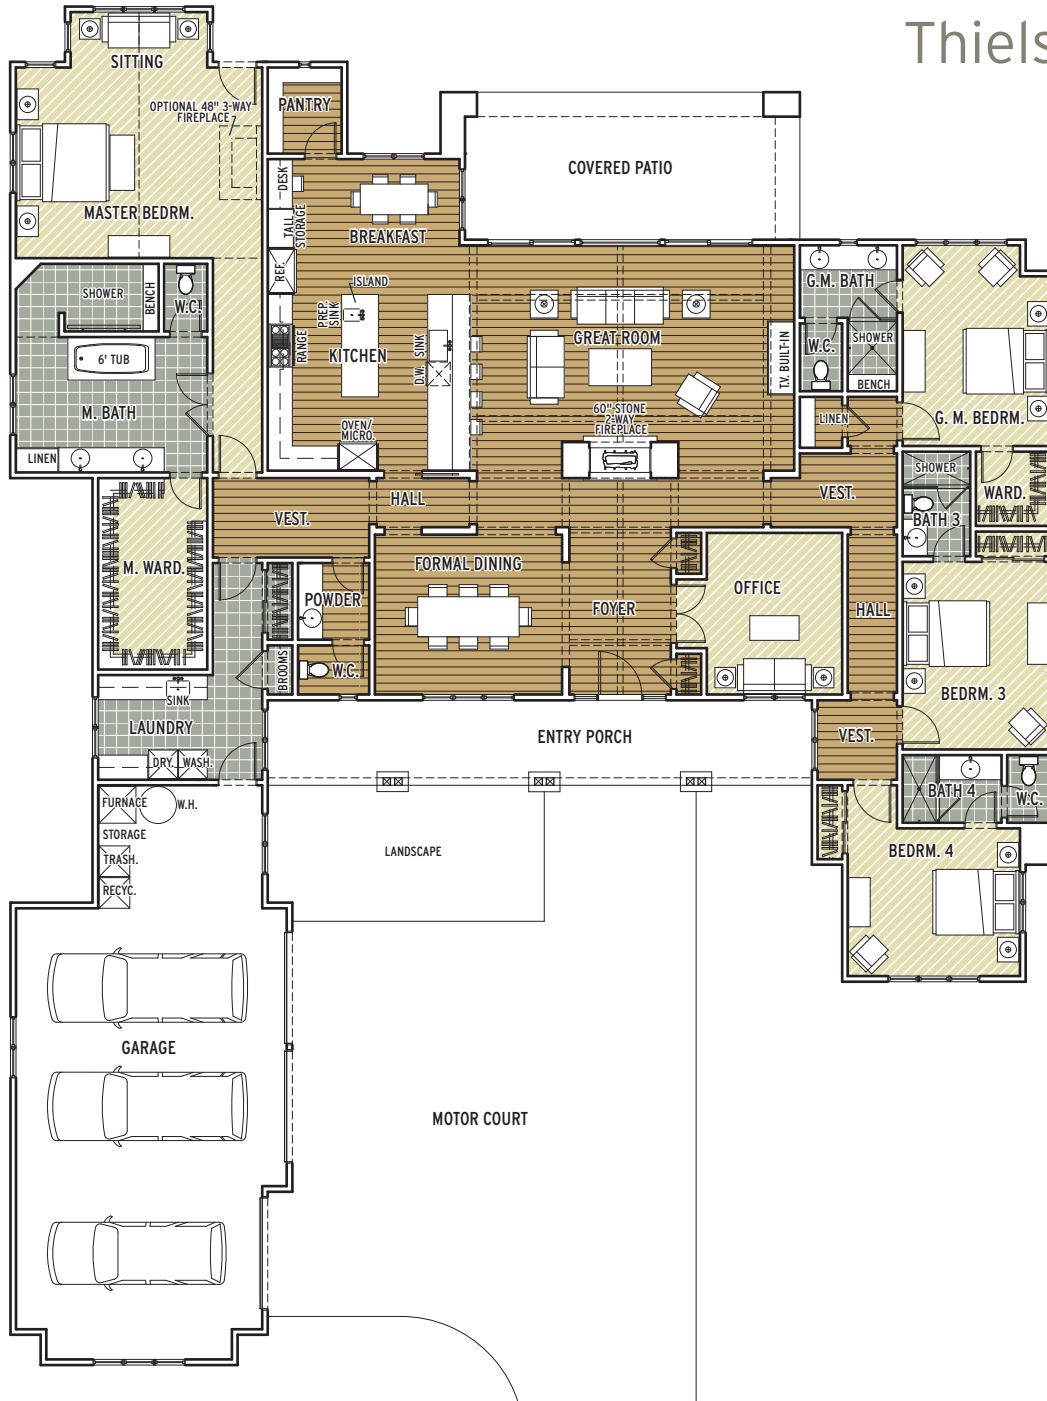

Thielsen - #3

4,078 SQ. FT. | 1 STORY | 4 BEDROOM | 4.5 BATH | OFFICE | 3 CAR GARAGE | OPT. CASITA: 576 SQ. FT. | OPT. BONUS ROOM: 682 SQ. FT.

TILE

HARDWOOD

CARPET

IMAGE REFLECTS ARTIST CONCEPTION, BUILT STRUCTURE MAY VARY.