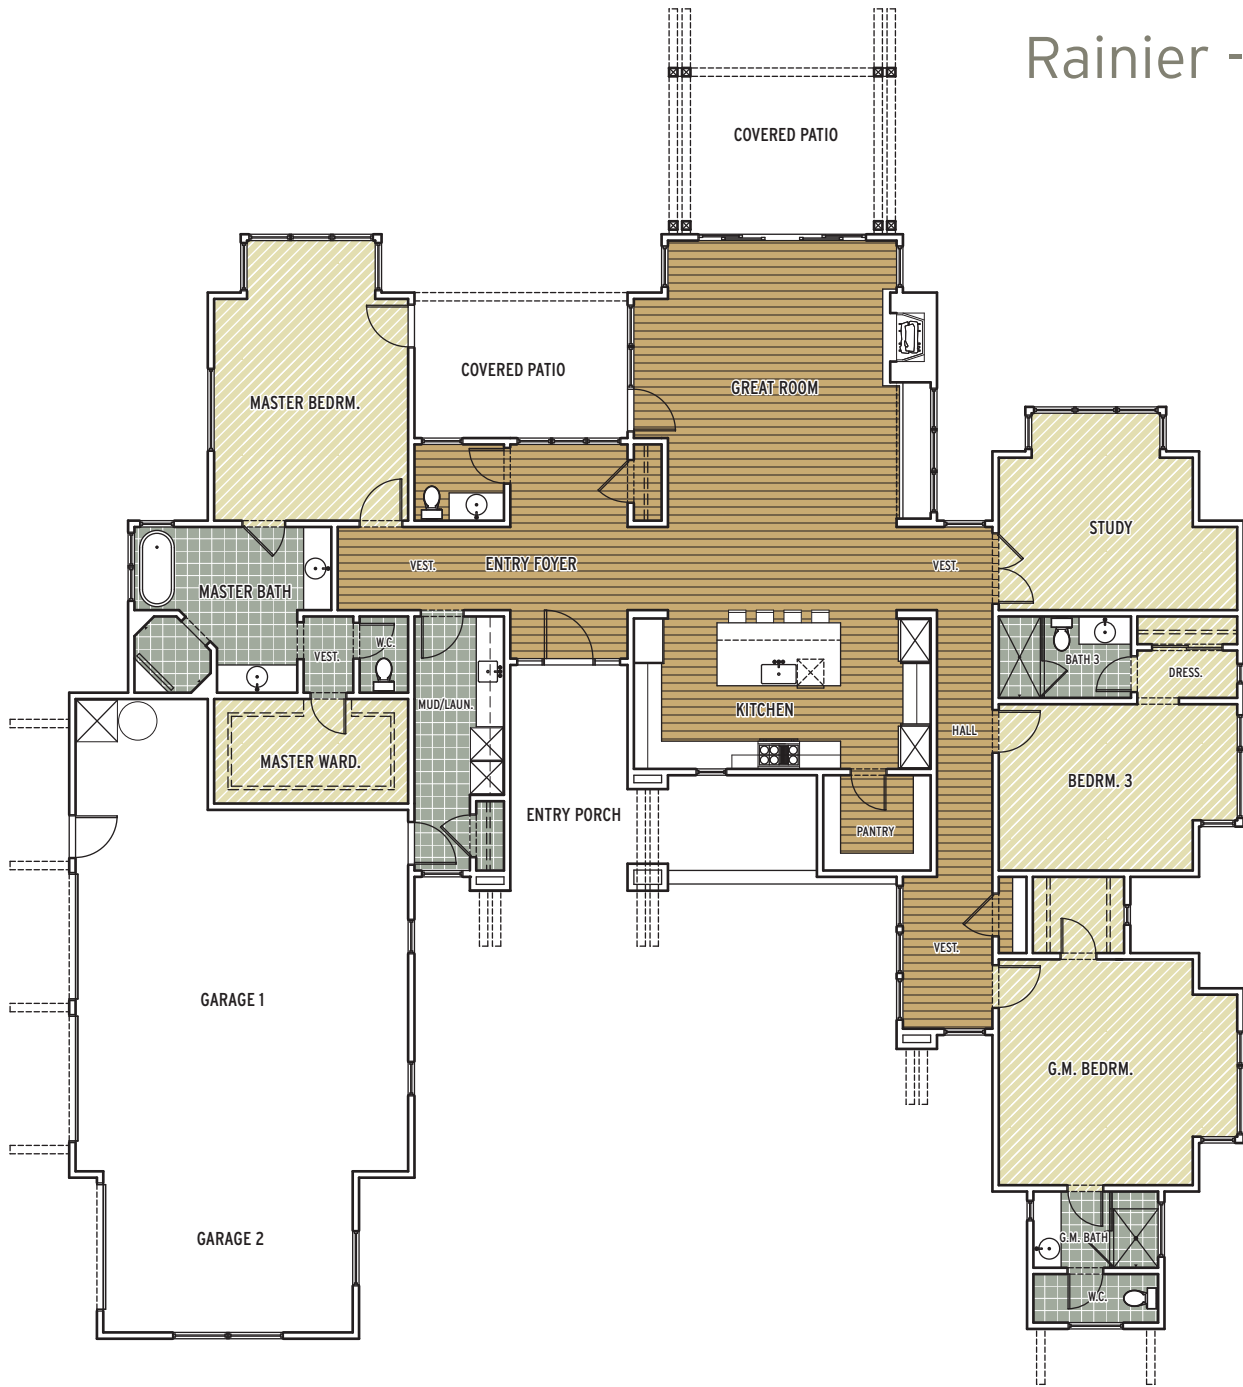

# Rainier - #11

3,137 SQ. FT. | 1 STORY | 3 BEDROOM | 3 BATH, 1 POWDER | STUDY | 3 CAR GARAGE

TILE

HARDWOOD

CARPET

IMAGE REFLECTS ARTIST CONCEPTION, BUILT STRUCTURE MAY VARY.