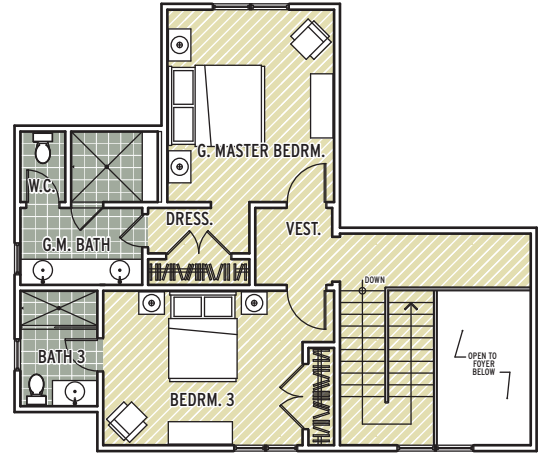

Lassen - #1

Lower

Upper

3,232 SQ. FT. | 2 STORY | 3 BEDROOM | 3 BATH, 1 POWDER | STUDY | 3 CAR GARAGE

TILE

HARDWOOD

CARPET

IMAGE REFLECTS ARTIST CONCEPTION, BUILT STRUCTURE MAY VARY.