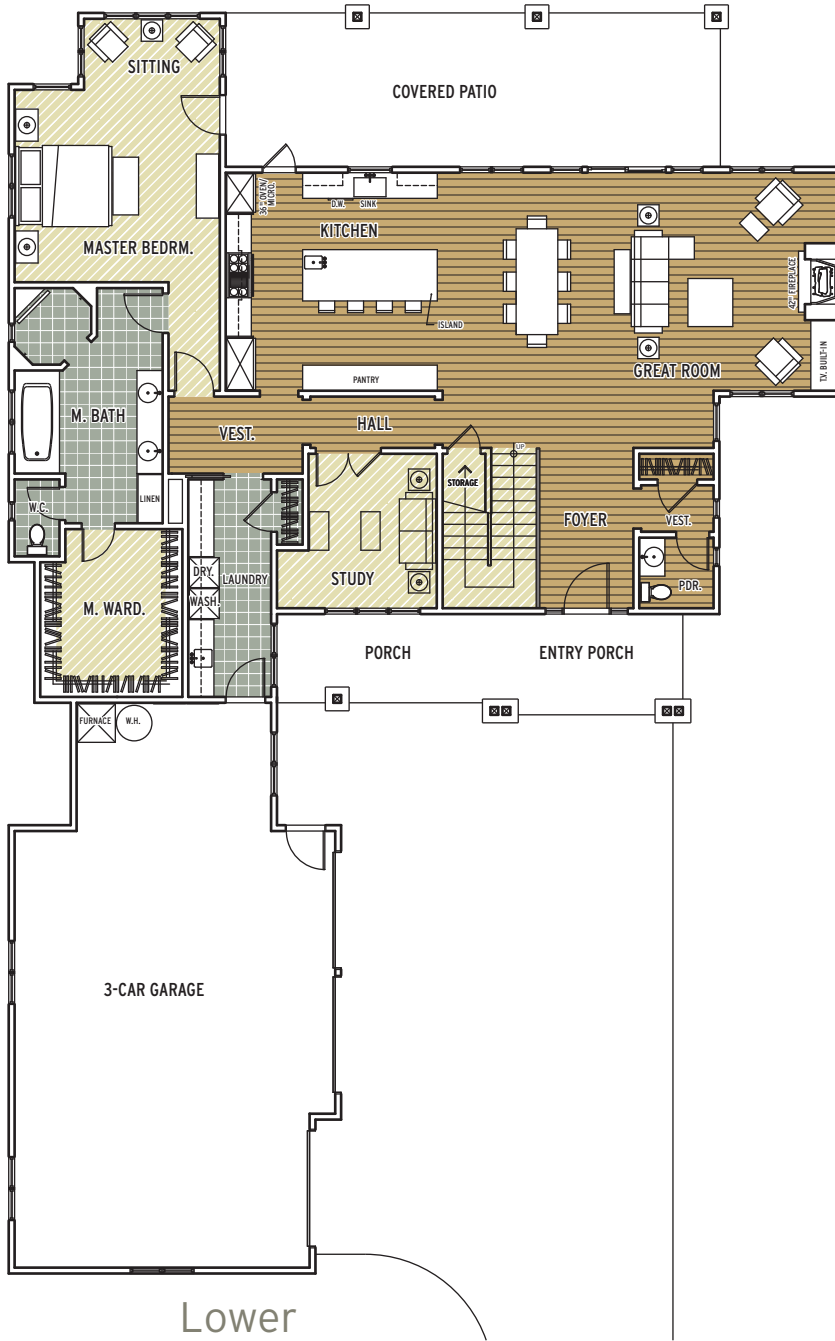

Lassen - #1

Lower

Upper

3,232 SQ. FT. | 2 STORY | 3 BEDROOM | 3 BATH, 1 POWDER | STUDY | 3 CAR GARAGE

TILE

HARDWOOD

CARPET

IMAGE REFLECTS ARTIST CONCEPTION, BUILT STRUCTURE MAY VARY.