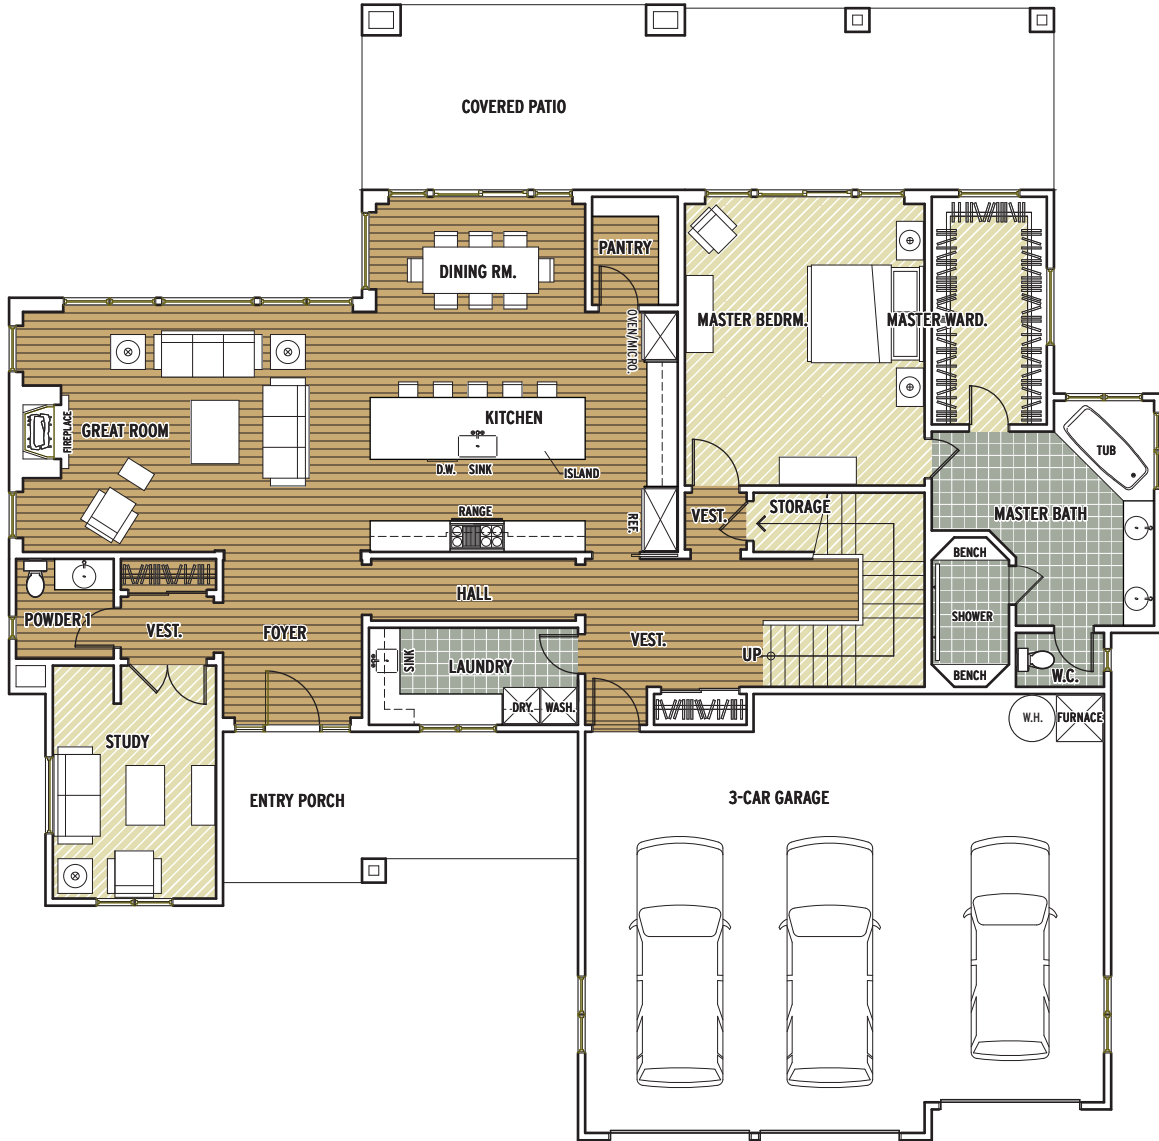

Broken Top - #4 - Lower

4,187 COMBINED SQ. FT. | 2 STORY | 4 BEDROOM | 4 FULL BATH, 2 POWDER | MEDIA/OFFICE | 3 CAR GARAGE

TILE

HARDWOOD

CARPET

IMAGE REFLECTS ARTIST CONCEPTION, BUILT STRUCTURE MAY VARY.