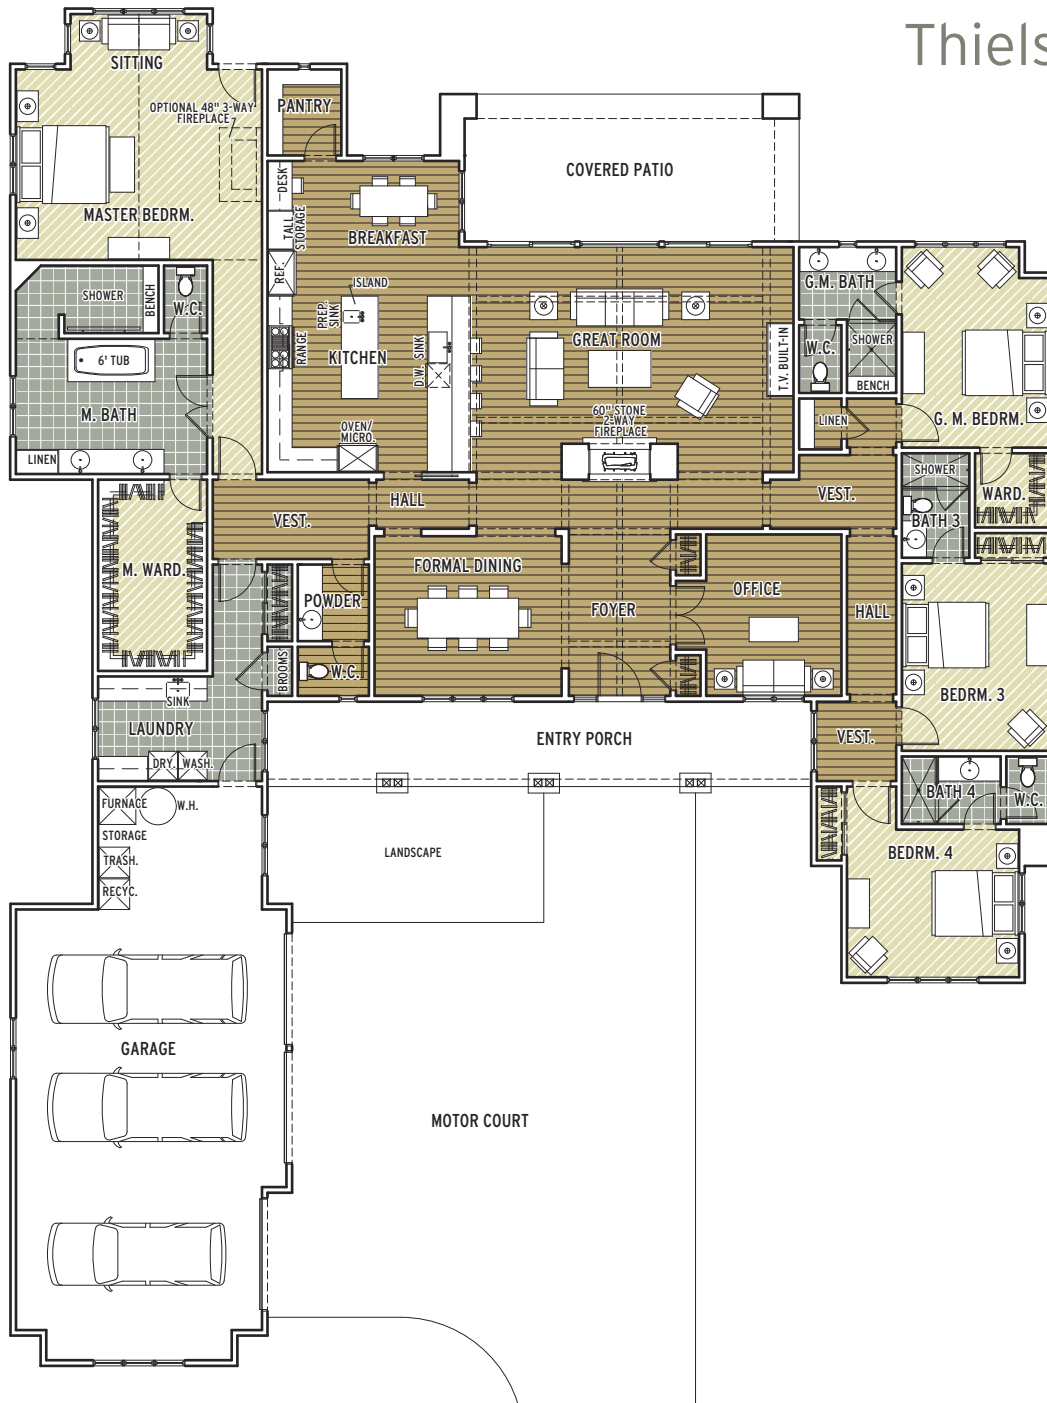

Thielsen - #3

4,078 SQ. FT. | 1 STORY | 4 BEDROOM | 4.5 BATH | OFFICE | 3 CAR GARAGE | OPT. CASITA: 576 SQ. FT. | OPT. BONUS ROOM: 682 SQ. FT.

TILE

HARDWOOD

CARPET

IMAGE REFLECTS ARTIST CONCEPTION, BUILT STRUCTURE MAY VARY.