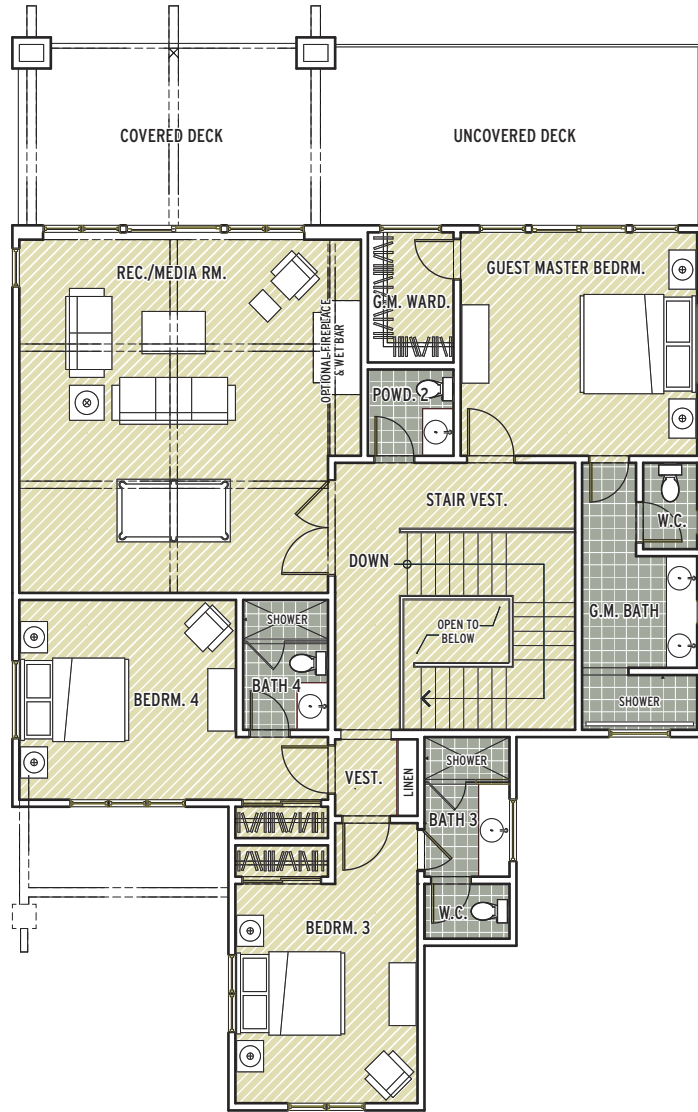

# Broken Top - #4 - Upper

4,187 COMBINED SQ. FT. | 2 STORY | 4 BEDROOM | 4 FULL BATH, 2 POWDER | MEDIA/OFFICE | 3 CAR GARAGE

TILE

HARDWOOD

CARPET

IMAGE REFLECTS ARTIST CONCEPTION, BUILT STRUCTURE MAY VARY.