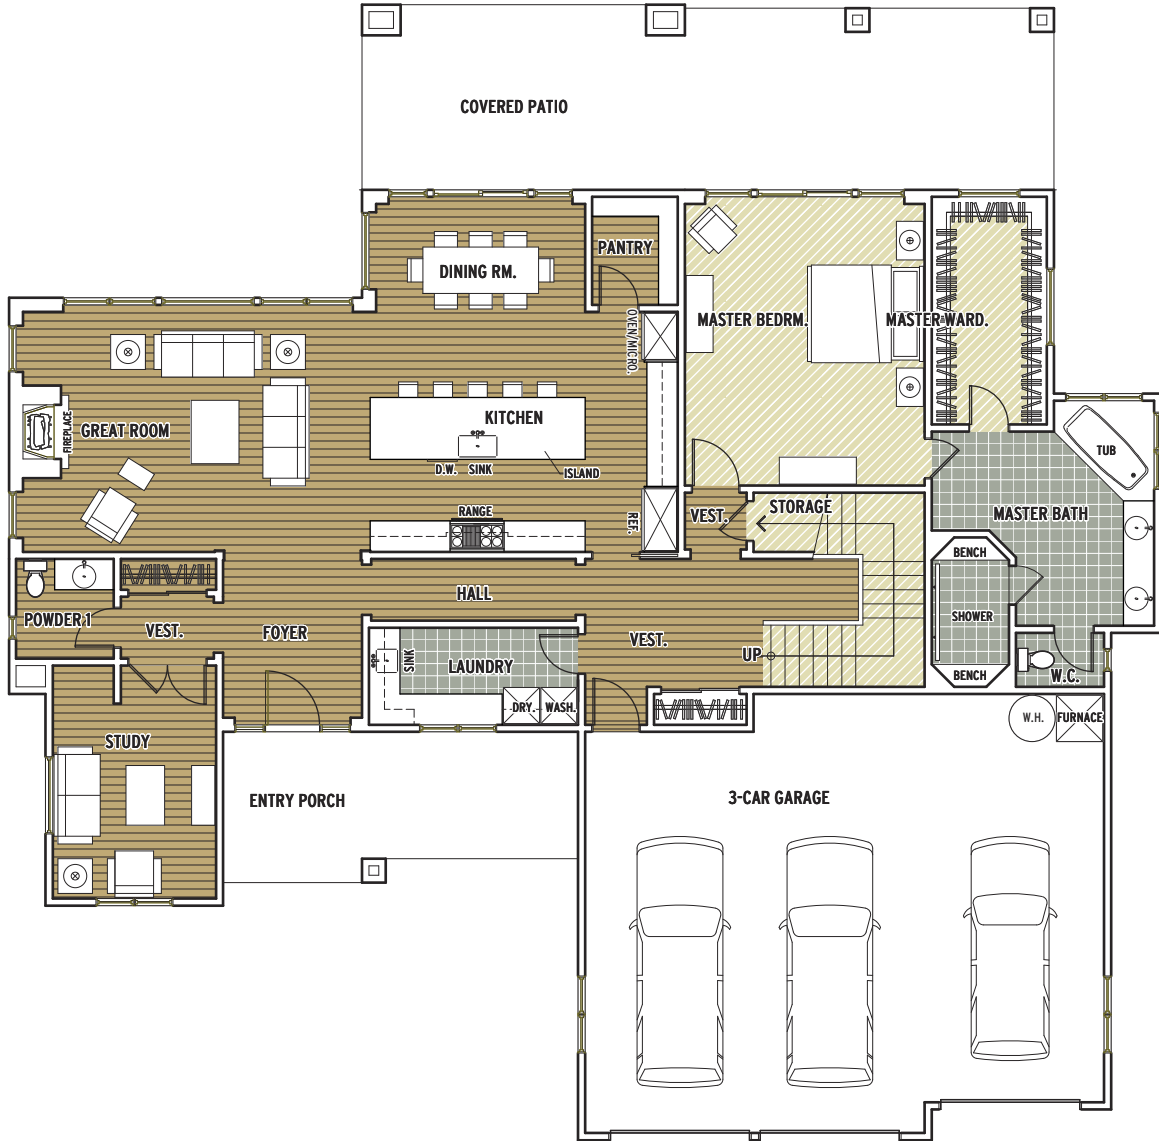

Broken Top - #4 - Lower

4,187 COMBINED SQ. FT. | 2 STORY | 4 BEDROOM | 4 FULL BATH, 2 POWDER | MEDIA/OFFICE | 3 CAR GARAGE

TILE

HARDWOOD

CARPET

IMAGE REFLECTS ARTIST CONCEPTION, BUILT STRUCTURE MAY VARY.